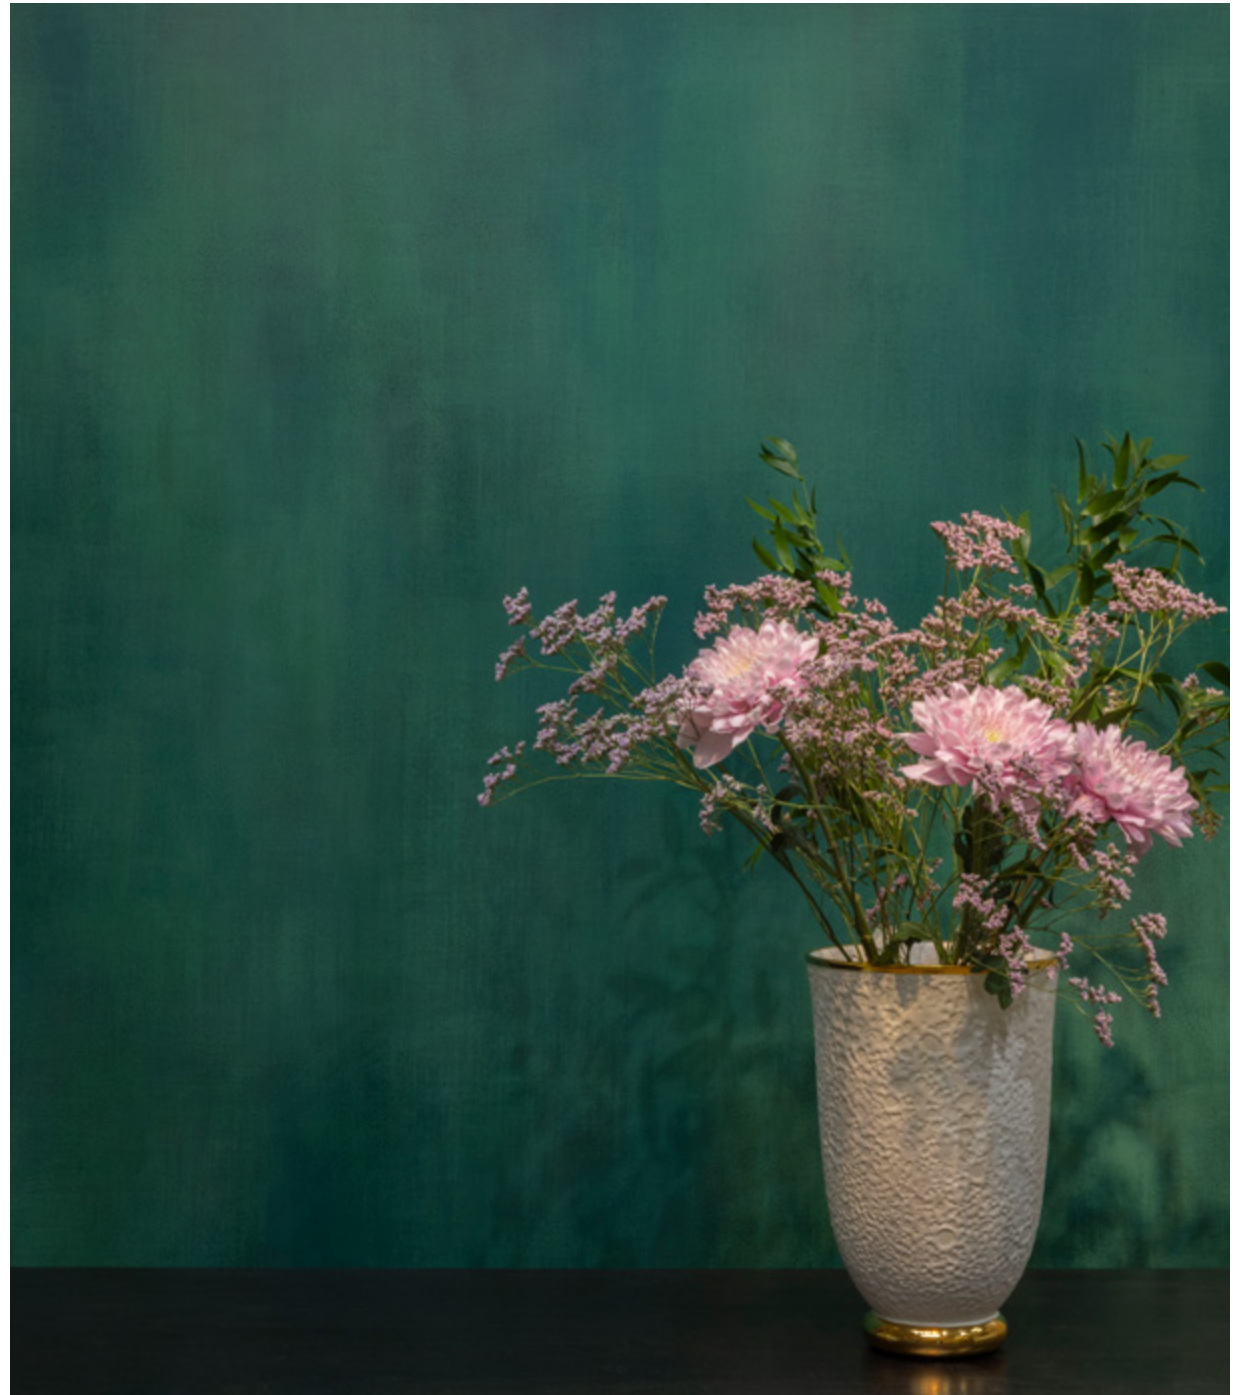

*All rates refer to projects based within London Area.

Agenda Paint Finish

Agenda is a range of hand-applied, water-based paint finishes developed for ease of specification. Paints are built up in thin layers to achieve subtle gradations of colour and tone. The range currently comprises four styles and a range of five colours in each style although bespoke colourways can be produced for specific projects.