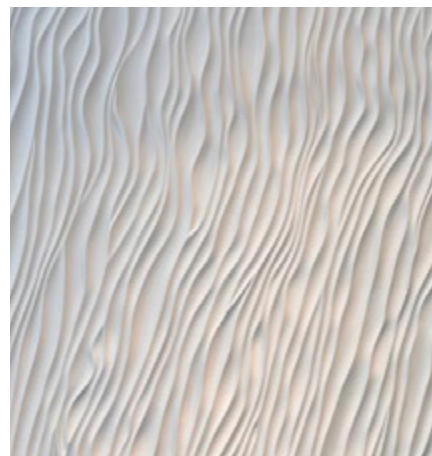

Lamellae Bas-relief Artwork

This hand-carved bas relief artwork was created as a centrepiece for an elegant interior. Its organic texture and sinuosity are perfectly balanced, expressing a sense of movement and calm.

This artwork, as part of a limited edition, is available in a range of stone-like material, smooth and textured, as well as in metal finish for interior use. A stone-like material version suitable for exterior is also available.

Area/Size	Rate ex-VAT	Info/Details
2000 x 1000 mm	£3,750.00	Numbered edition of 20