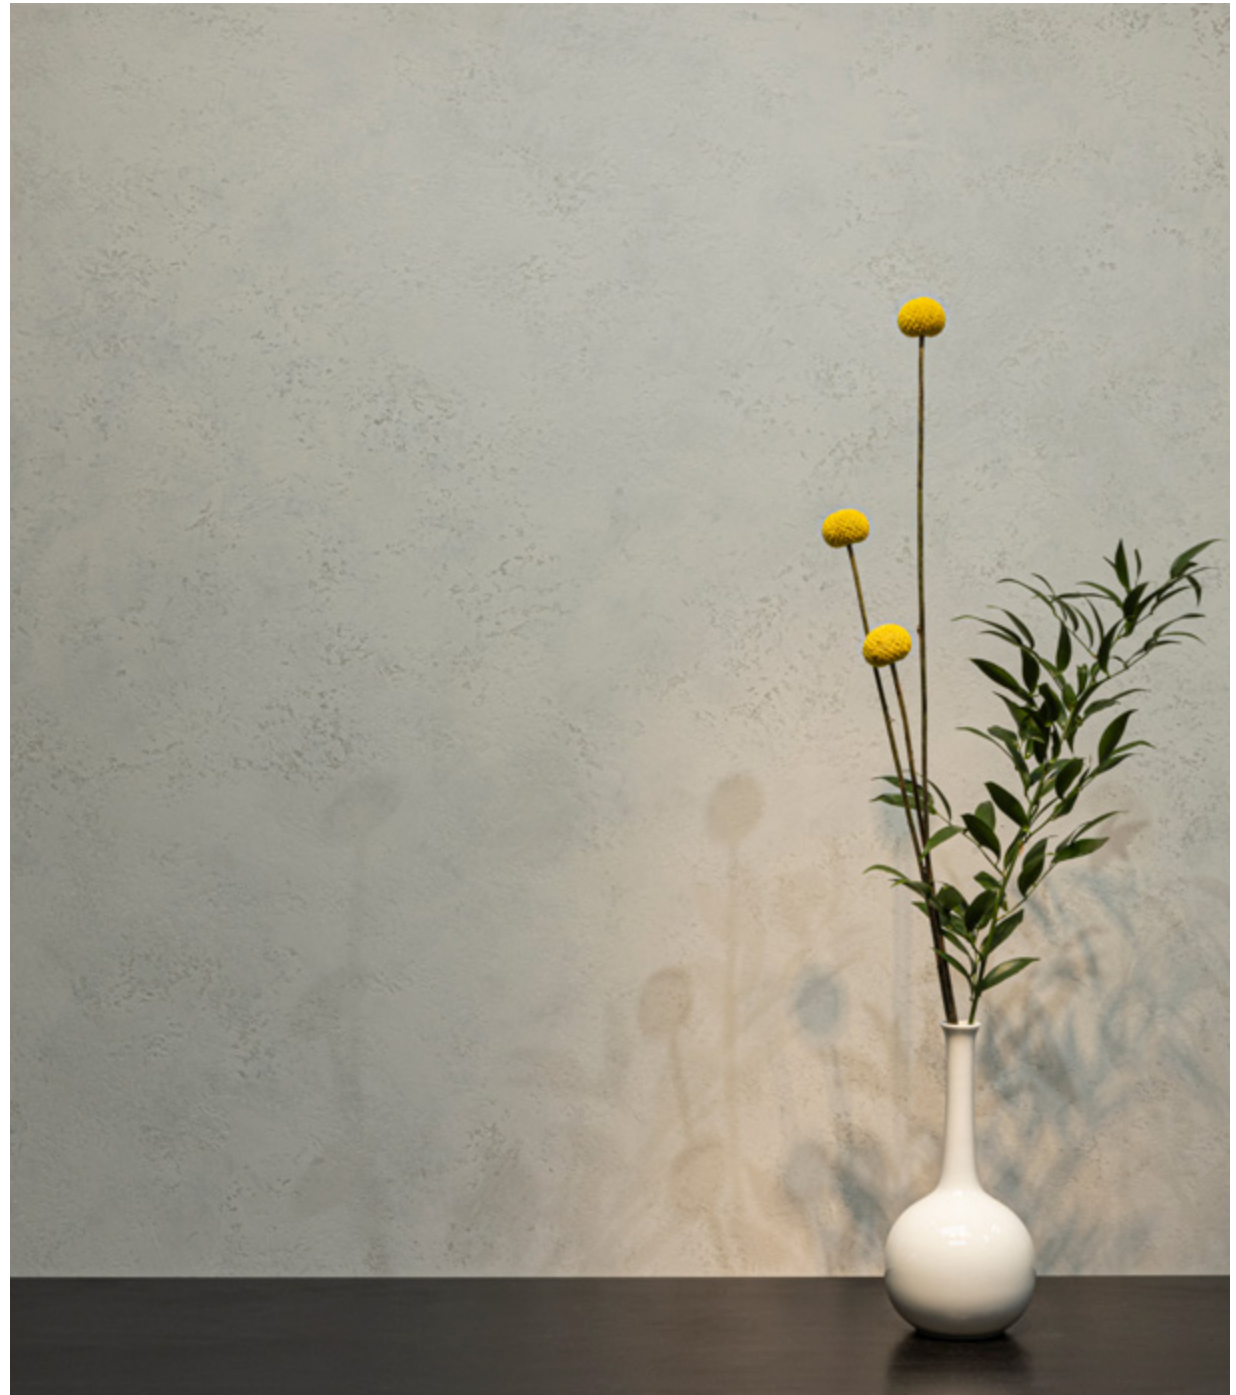

Agenda Paint Finish

Agenda is a range of hand-applied, water-based paint finishes developed for ease of specification. Paints are built up in thin layers to achieve subtle gradations of colour and tone. The range currently comprises four styles and a range of five colours in each style although bespoke colourways can be produced for specific projects.

RUSTICO

Area/Size	Rate ex-VAT*	Info/Details
For first 20 sq m	£3,387.00	Standard colorway
For first 20 sq m	£3,407.00	Bespoke colorway
Run-on	£127.00	per sq m

PRIOR SAMPLE

Prior preparation: filled, smoothed and primed.
From £100.00 per sq m.

*All rates refer to projects based within London Area.

dkt
ARTWORKS